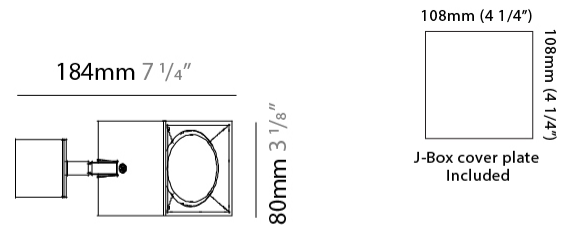

PROJECT	_____
TYPE	_____
SPECIFIER	_____
QUANTITY	_____
DATE	_____

DAU SINGLE SURFACE

D92019-

base number   Finish
Options

1. To build a product code in our configurator select the specify button on the base model # product page
2. To build a manual product code on this datasheet choose from the options listed below in blue font and add the suffix to the base model #

GENERAL

Series: Dau _____
Subseries: Dau Single _____
Brand: Milan _____
Division: Design _____
Mounting Type: Surface _____
Subcategory: Spots _____

PHYSICAL

Shape: Cube _____
Length (mm): 80 _____
Length (in): 3 1/8 _____
Width (mm): 83 _____
Width (in): 3 1/4 _____
Height (mm): 80 _____
Height (in): 3 1/8 _____
Max. Overall Height (mm): 160 _____
Max. Overall Height (in): 6 5/16 _____
Light Distribution: Adjustable / Direct _____
Weight (kg): 0.82 _____
Weight (lbs): 1.81 _____
Fixture Finish: [BAL](#) / [MWL](#) / [BSL](#) _____
Fixture Material: Extruded Aluminum _____

ELECTRICAL

Number of Lamps: 1 _____
Lamp Type: LED Retrofit _____
Lamp Shape: MR16 _____
Bulb Included: Bulb Not Included _____
Max. Wattage Per Lamp (W): 4 _____
Lamp Base: GU10 _____
Input Voltage (V): 120 _____

LED

OPTICAL

RATINGS AND CERTIFICATIONS

Certified By: Certified for North American Standards _____
IP rating: IP20 _____