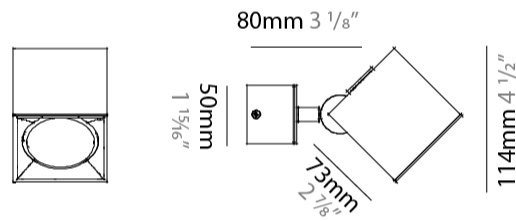

PROJECT	_____
TYPE	_____
SPECIFIER	_____
QUANTITY	_____
DATE	_____

DAU SINGLE SURFACE

D92019-

base number   Finish
Options

1. To build a product code in our configurator select the specify button on the base model # product page
2. To build a manual product code on this datasheet choose from the options listed below in blue font and add the suffix to the base model #

GENERAL

Series: Dau _____
Subseries: Dau Single _____
Brand: Milan _____
Division: Design _____
Mounting Type: Surface _____
Subcategory: Spots _____

PHYSICAL

Shape: Cube _____
Length (mm): 80 _____
Length (in): 3 1/8 _____
Width (mm): 83 _____
Width (in): 3 1/4 _____
Height (mm): 80 _____
Height (in): 3 1/8 _____
Max. Overall Height (mm): 160 _____
Max. Overall Height (in): 6 5/16 _____
Light Distribution: Adjustable / Direct _____
Weight (kg): 0.82 _____
Weight (lbs): 1.81 _____
Fixture Finish: [BAL](#) / [MWL](#) / [BSL](#) _____
Fixture Material: Extruded Aluminum _____

ELECTRICAL

Number of Lamps: 1 _____
Lamp Type: LED Retrofit _____
Lamp Shape: MR16 _____
Bulb Included: Bulb Not Included _____
Max. Wattage Per Lamp (W): 4 _____
Lamp Base: GU10 _____
Input Voltage (V): 120 _____

LED

OPTICAL

RATINGS AND CERTIFICATIONS

Certified By: Certified for North American Standards _____
IP rating: IP20 _____