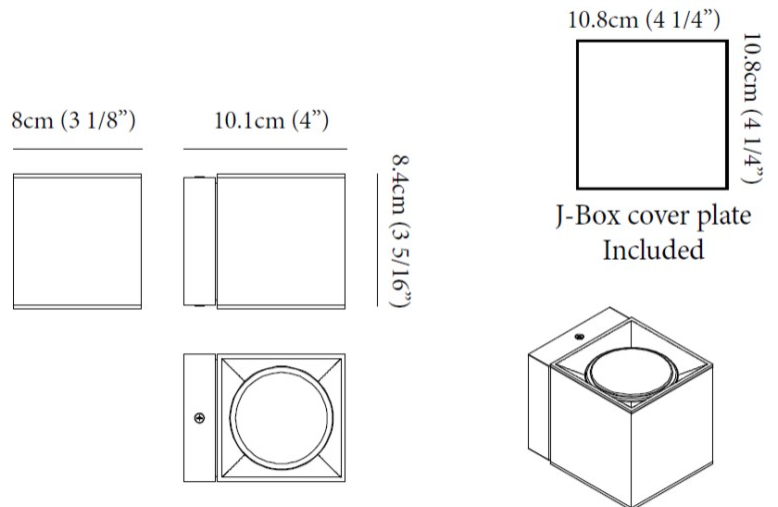

DAU SINGLE COVERED SURFACE

D93081-

base number _____
Finish Options _____

1. To build a product code in our configurator select the specify button on the base model # product page
2. To build a manual product code on this datasheet choose from the options listed below in blue font and add the suffix to the base model #

GENERAL

Series: Dau _____
Subseries: Dau Single Covered _____
Brand: Milan _____
Division: Design _____
Mounting Type: Surface _____
Mounting Location: Wall _____
Subcategory: Downlight _____

PHYSICAL

Shape: Cube _____
Length (mm): 80 _____
Length (in): 3 1/8 _____
Height (mm): 84 _____
Depth (mm): 101 _____
Height (in): 3 1/3 _____
Depth (in): 4 _____
Extension (mm): 101 _____
Extension (in): 4 _____
Light Distribution: Direct _____
Weight (kg): 0.82 _____
Weight (lbs): 1.81 _____
Fixture Finish: [BAL / MWL / BSL](#) _____
Fixture Material: Extruded Aluminum _____

ELECTRICAL

Number of Lamps: 1 _____
Lamp Type: LED Retrofit _____
Lamp Shape: MR16 _____
Bulb Included: Bulb Not Included _____
Max. Wattage Per Lamp (W): 4 _____
Lamp Base: GU10 _____
Input Voltage (V): 120Vac Direct Line _____

LED

OPTICAL

RATINGS AND CERTIFICATIONS

Certified By: Certified for North American Standards _____
IP rating: IP20 _____